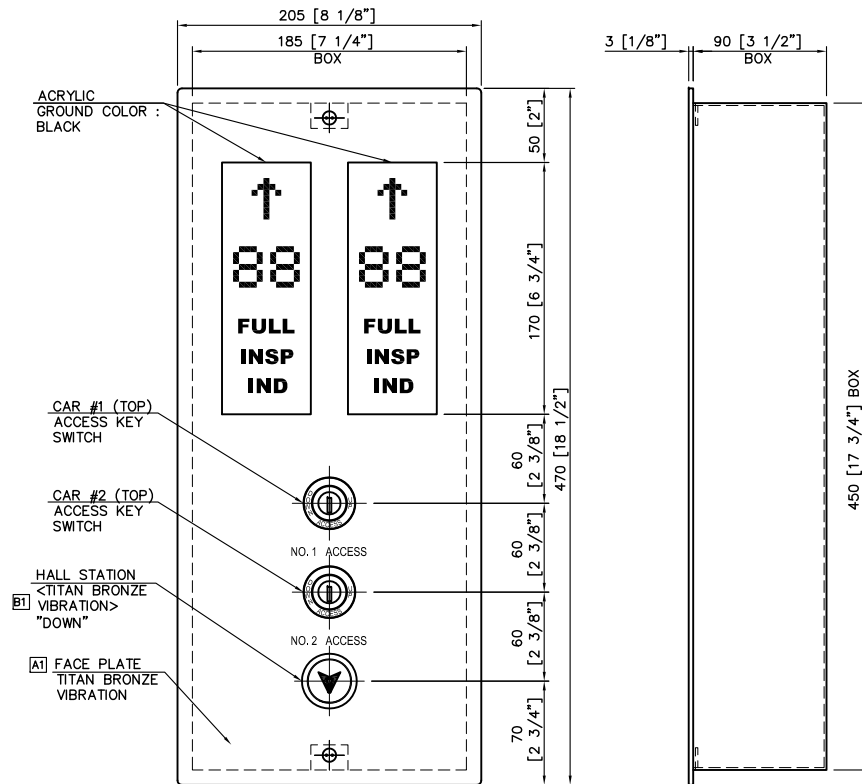

HALL BUTTON (HBM-001)  
ACCESS KEY SWITCH

BOTTOM TERMINAL FLOOR  
CAR #1,2 / "L" FL  
Q'TY : 1 EA

HALL IND&BUTTON (HBM-R42)  
ACCESS KEY SWITCH

INTERMEDIATE FLOORS  
CAR #1,2 / "2,3,4,5,6,7,8,9,10,PH" FLS A1 B2  
Q'TY : 10 EA

NOTE

1. FIRE RECALL : 5 [1/4"] HIGH ENGRAVED. FILLED RED.
2. NO. 1 ACCESS, NO. 2 ACCESS : 5 [1/4"] HIGH ENGRAVED. FILLED BLACK.

HALL BUTTON&IND (HBM-R42)  
ACCESS KEY SWITCH

TOP TERMINAL FLOOR  
CAR #1,2 / "R" FL  
Q'TY : 1 EA

NOTE

1. NO. 1 ACCESS, NO. 2 ACCESS : 5 [1/4"] HIGH ENGRAVED. FILLED BLACK.

**CAR LANTERN**  
 (HLI-002)  
 CAR #1,2  
 Q'TY : 2 EA

**HALL POSITION INDICATOR**  
 (HID-C002)  
 CAR #1,2 / "L" FLOOR  
 Q'TY : 2 EA