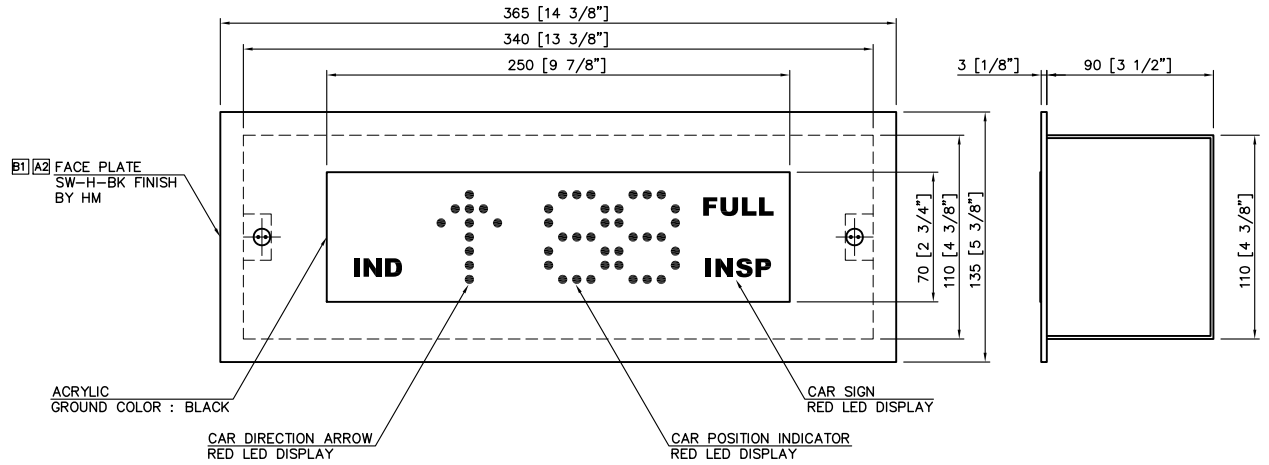

HALL BUTTON (HBM-001)  
ACCESS KEY SWITCH

BOTTOM TERMINAL FLOOR  
CAR #1,2 / "L" FL  
Q'TY : 1 EA

HALL IND&BUTTON (HBM-R42)  
ACCESS KEY SWITCH

INTERMEDIATE FLOORS  
CAR #1,2 / "2,3,4,5,6,7,8,9,10,PH" FLS A1 B2  
Q'TY : 10 EA

NOTE

1. FIRE RECALL : 5 [1/4"] HIGH ENGRAVED. FILLED RED.
2. NO. 1 ACCESS, NO. 2 ACCESS : 5 [1/4"] HIGH ENGRAVED. FILLED BLACK.

HALL BUTTON&IND (HBM-R42)  
ACCESS KEY SWITCH

TOP TERMINAL FLOOR  
CAR #1,2 / "R" FL  
Q'TY : 1 EA

NOTE

1. NO. 1 ACCESS, NO. 2 ACCESS : 5 [1/4"] HIGH ENGRAVED. FILLED BLACK.

**CAR LANTERN**  
 (HLI-002)  
 CAR #1,2  
 Q'TY : 2 EA

**HALL POSITION INDICATOR**  
 (HID-C002)  
 CAR #1,2 / "L" FLOOR  
 Q'TY : 2 EA