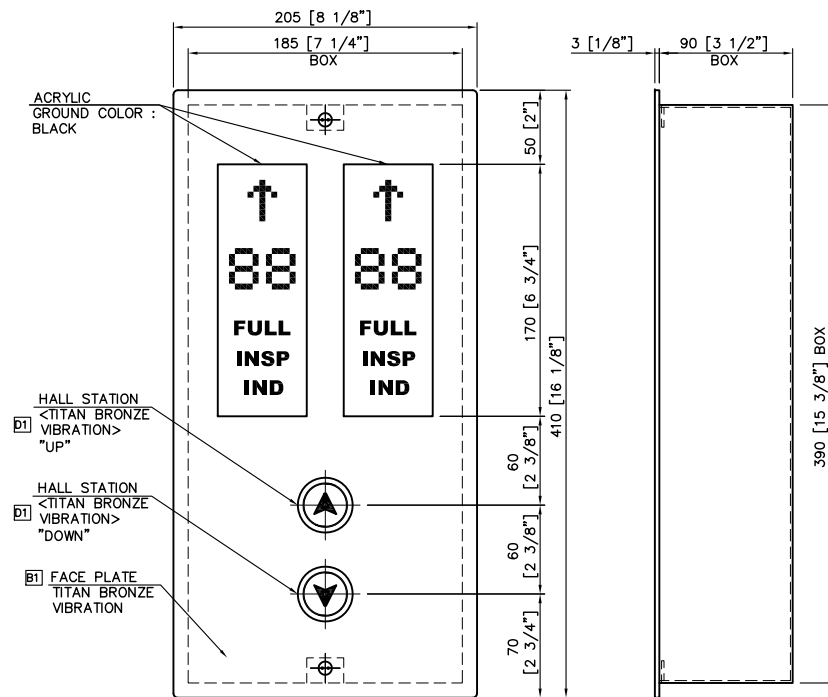

HALL BUTTON (HBM-001)  
ACCESS KEY SWITCH

BOTTOM TERMINAL FLOOR  
CAR #1,2 / "L" FL  
Q'TY : 1 EA

HALL IND&BUTTON (HBM-R42)  
ACCESS KEY SWITCH

INTERMEDIATE FLOORS  
CAR #1,2 / "2,3,4,5,6,7,8,9,10,PH" FLS A1 B2  
Q'TY : 10 EA

NOTE

1. FIRE RECALL : 5 [1/4"] HIGH ENGRAVED. FILLED RED.
2. NO. 1 ACCESS, NO. 2 ACCESS : 5 [1/4"] HIGH ENGRAVED. FILLED BLACK.

HALL BUTTON&IND (HBM-R42)  
ACCESS KEY SWITCH

TOP TERMINAL FLOOR  
CAR #1,2 / "R" FL  
Q'TY : 1 EA

NOTE

1. NO. 1 ACCESS, NO. 2 ACCESS : 5 [1/4"] HIGH ENGRAVED. FILLED BLACK.

**CAR LANTERN**  
 (HLI-002)  
 CAR #1,2  
 Q'TY : 2 EA

**HALL POSITION INDICATOR**  
 (HID-C002)  
 CAR #1,2 / "L" FLOOR  
 Q'TY : 2 EA