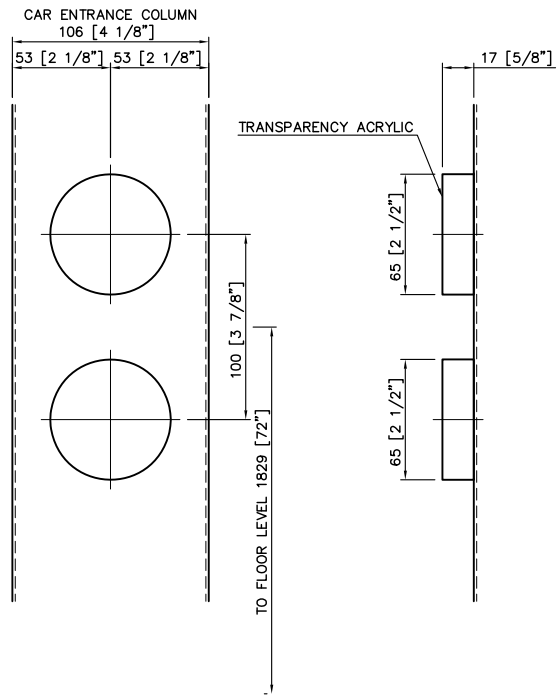

HALL BUTTON (HBM-001)  
ACCESS KEY SWITCH

BOTTOM TERMINAL FLOOR  
CAR #1,2 / "L" FL  
Q'TY : 1 EA

HALL IND&BUTTON (HBM-R42)  
ACCESS KEY SWITCH

INTERMEDIATE FLOORS  
CAR #1,2 / "2,3,4,5,6,7,8,9,10,PH" FLS A1 B2  
Q'TY : 10 EA

NOTE

1. FIRE RECALL : 5 [1/4"] HIGH ENGRAVED. FILLED RED.
2. NO. 1 ACCESS, NO. 2 ACCESS : 5 [1/4"] HIGH ENGRAVED. FILLED BLACK.

HALL BUTTON&IND (HBM-R42)  
ACCESS KEY SWITCH

TOP TERMINAL FLOOR  
CAR #1,2 / "R" FL  
Q'TY : 1 EA

NOTE

1. NO. 1 ACCESS, NO. 2 ACCESS : 5 [1/4"] HIGH ENGRAVED. FILLED BLACK.

**CAR LANTERN**  
 (HLI-002)  
 CAR #1,2  
 Q'TY : 2 EA

**HALL POSITION INDICATOR**  
 (HID-C002)  
 CAR #1,2 / "L" FLOOR  
 Q'TY : 2 EA